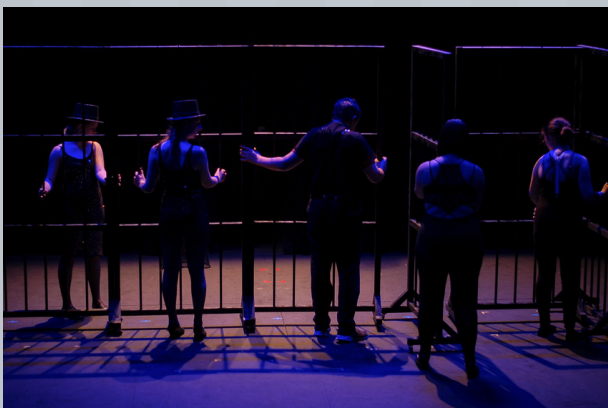

## CHICAGO SET & COSTUME HIRE

### SET HIRE

- 6x Black Jail Bars on wheels
- 6x Black Chairs
- 2x Black Tables
- Black Stools
- Gold Dance Wings

## COSTUME HIRE

- 9 x Black Overlays/Dresses
- 6x Red Flapper Dresses
- Mary Sunshine Costume
- Selection of 1920's dresses
- Selection of hats, shoes and props available upon request

Thank you for your interest in our Chicago Set. At Light UP, our prop and costume store is filled with lots of different items. If you have any requests, please do not hesitate to ask as we may be able to help you out!