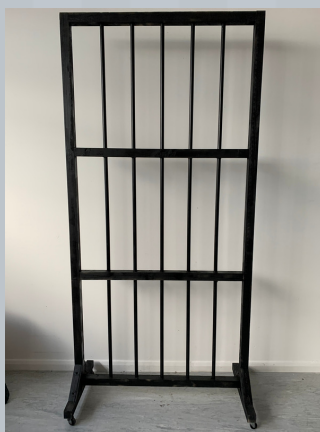

### SET HIRE

- 6x Black Jail Bars on wheels
- 6x Black Chairs
- 2x Black Tables
- Black Stools
- Gold Dance Wings

## COSTUME HIRE

- 9 x Black Overlays/Dresses
- 6x Red Flapper Dresses
- Mary Sunshine Costume
- Selection of 1920's dresses
- Selection of hats, shoes and props available upon request

Thank you for your interest in our Chicago Set. At Light UP, our prop and costume store is filled with lots of different items. If you have any requests, please do not hesitate to ask as we may be able to help you out!